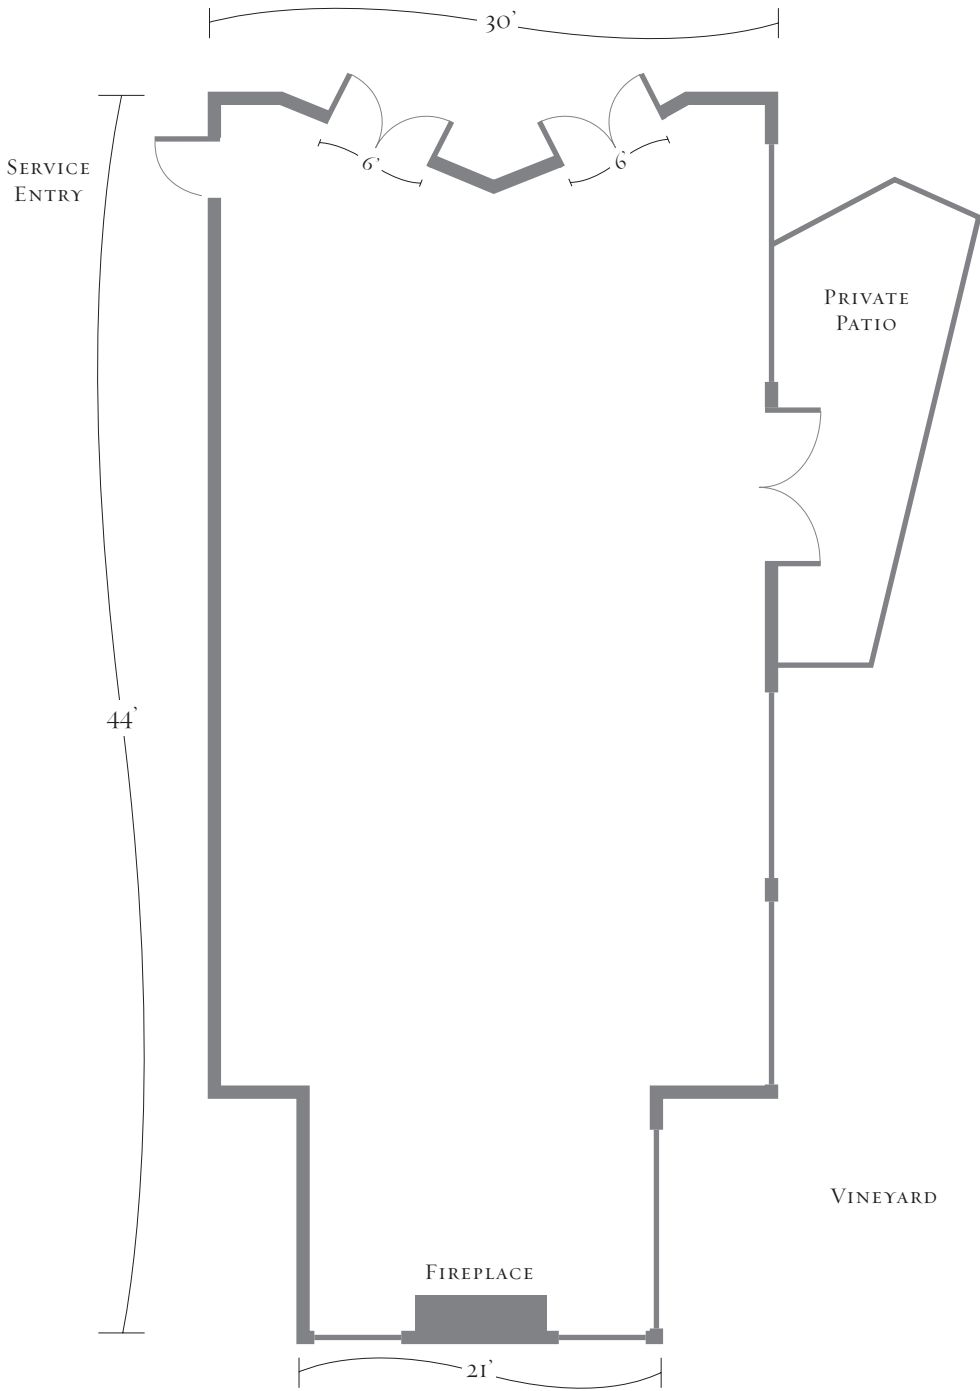

VINTAGE HALL

CONFERENCE ROOM	CONFERENCE / U-SHAPE	CLASSROOM	THEATER	RECEPTION	BANQUET	LENGTH/ WIDTH	CEILING HEIGHT	SQUARE FEET
Vintage Hall	32	50	50	50	50	44' x 30'	16'	1,160