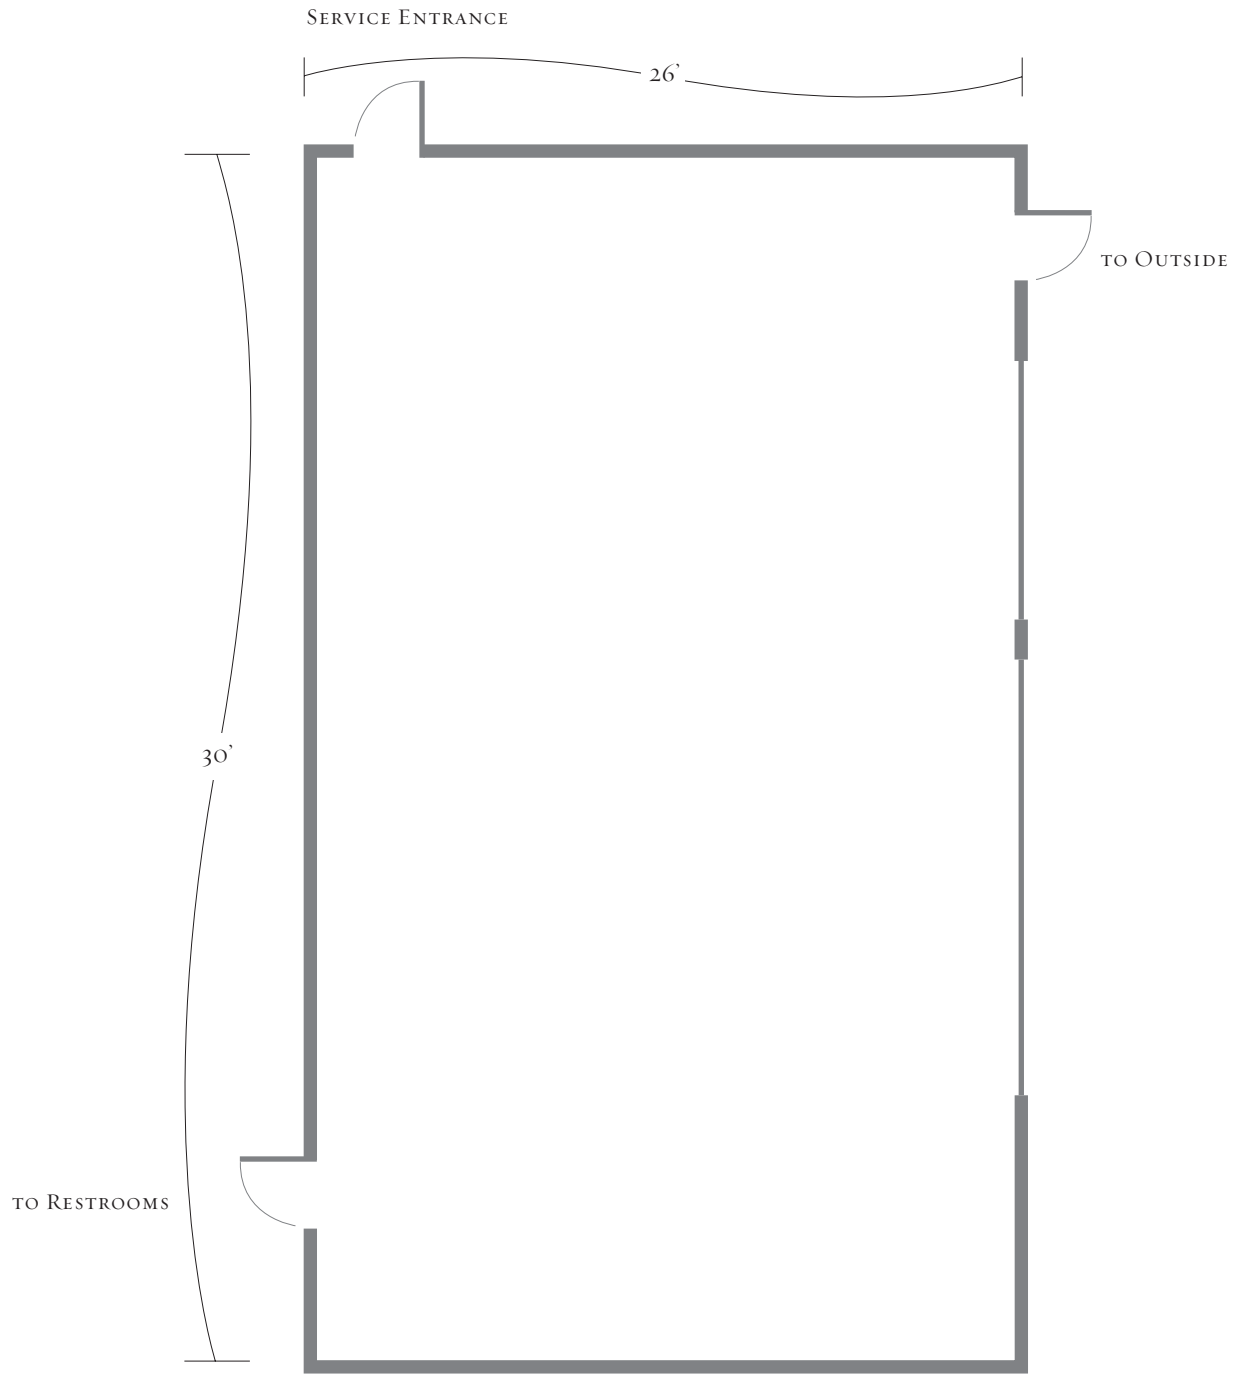

ESTATE ROOM

CONFERENCE ROOM	CONFERENCE / U-SHAPE	CLASSROOM	THEATER	RECEPTION	BANQUET	LENGTH/ WIDTH	CEILING HEIGHT	SQUARE FEET
Estate Room	24	32	30	32	32	30' x 26'	9'	780